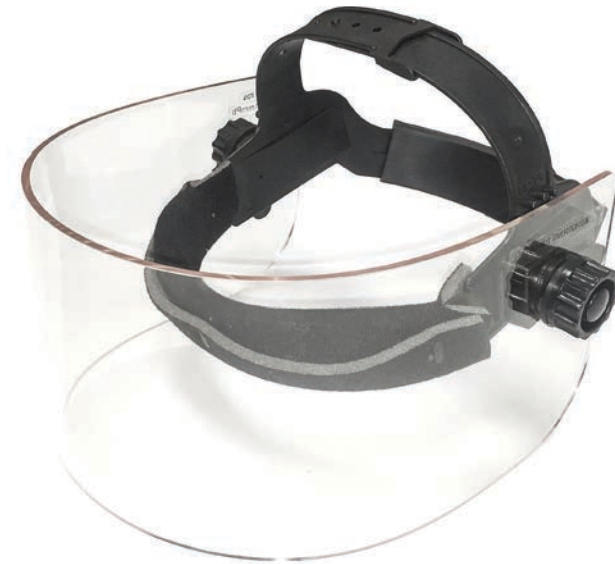

PANORAMIC FACE SHIELD

MODEL	400PSM
FRAME TYPE	Face Shields
FRONT LENS	0.10mm Pb Acrylic
WEIGHT	425g
FRAME SIZE	Adjustable 20" - 25" circumference
MATERIAL	Acrylic, Plastic
SIDE SHIELDS	N/A
RX OPTIONS	N/A
MIN PRG PD	N/A
CE	Yes
COLORS	Black/Clear

The Panoramic Face Shield utilizes a lead impregnated acrylic shield suspended from a dual adjustable headpiece. This lead face shield provides additional x-ray protection around the sides of the head while sacrificing some front protection. Because of the multi-adjustable headpiece, you can angle the mask to protect from radiation in many different positions as well as adjust the size to comfortably fit your head. *Mask should be worn with leaded eyewear protection.